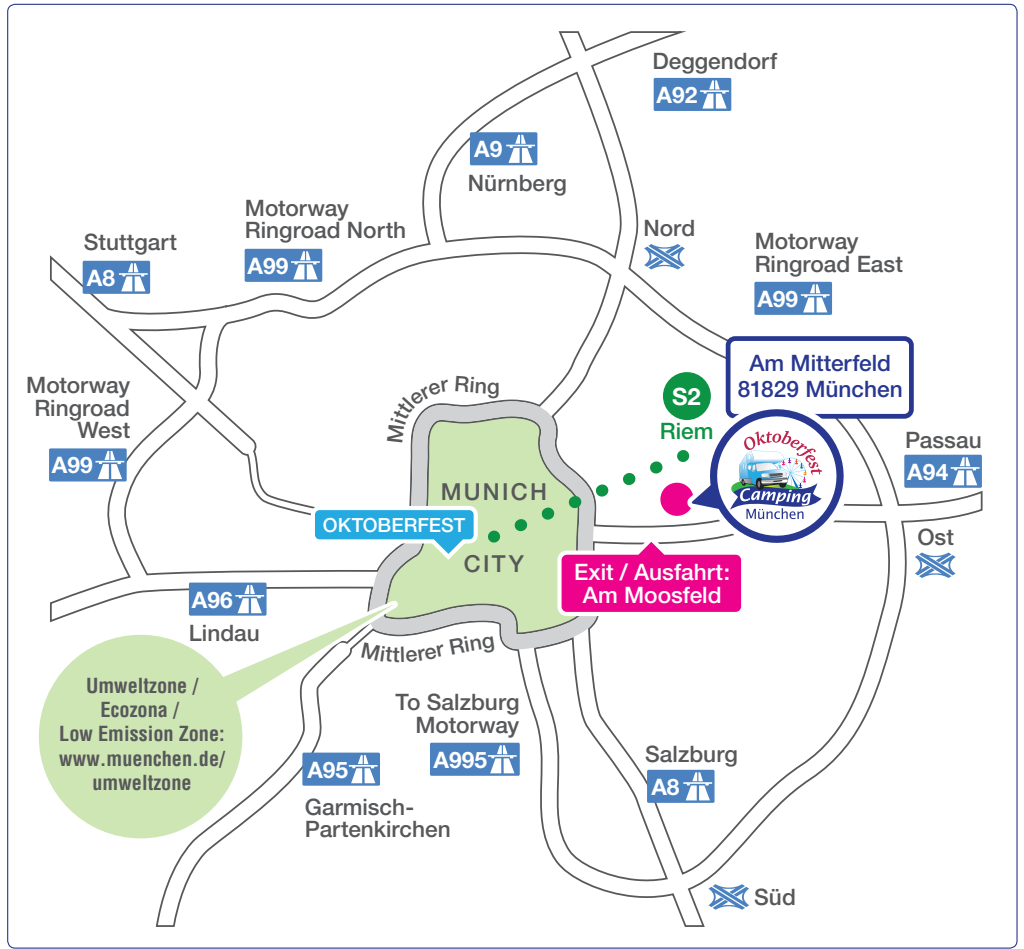

Karte / Mappa / Map

Reservierung / Prenotazione / Reservation:

www.oktoberfest-camping.com

Info-Hotline: +49 89 462 555 35

Veranstalter: TAGkonzept GmbH

Tel.: +49 (0)89 2376 1600 info@tagkonzept.com www.tagkonzept.com