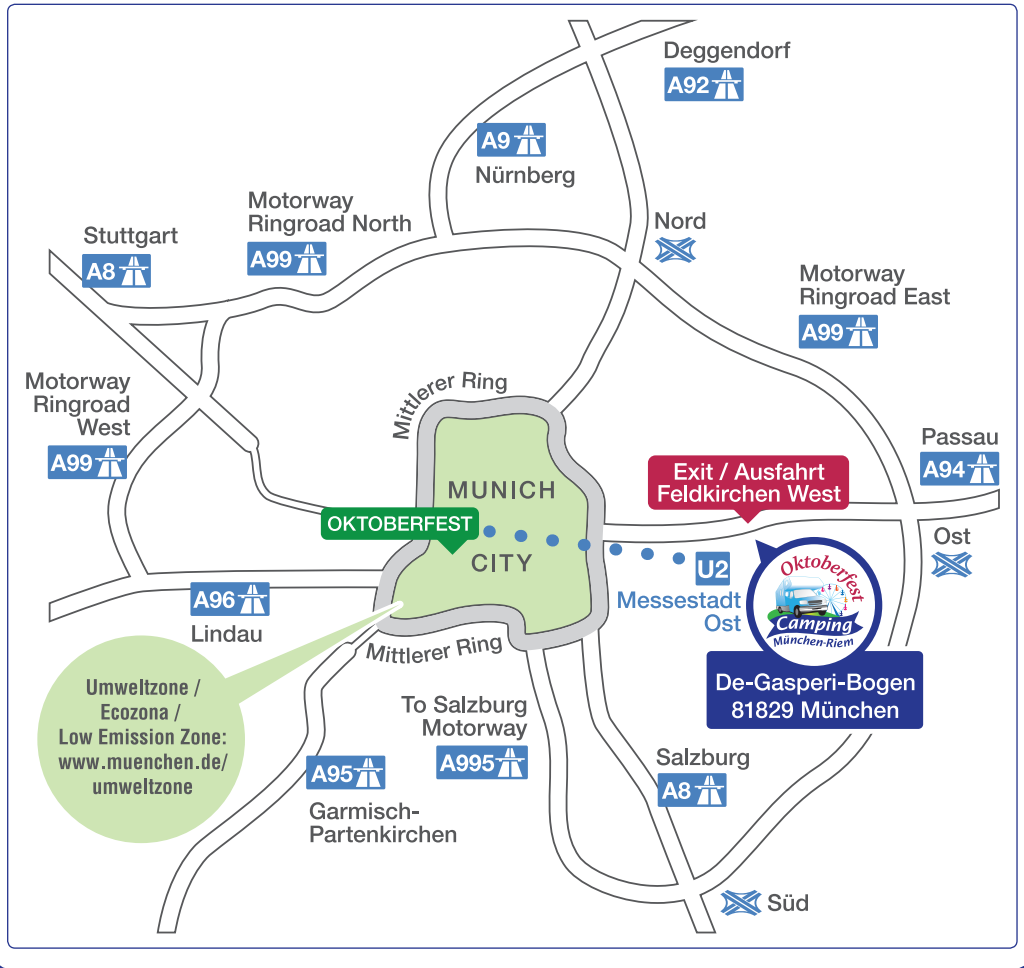

Karte / Mappa / Map

Reservierung / Prenotazione / Reservation:

www.oktoberfest-camping.com

Info-Hotline: +49 89 462 555 35

Veranstalter: TAGkonzept GmbH

Tel.: +49 (0)89 2376 1600 info@tagkonzept.com www.tagkonzept.com